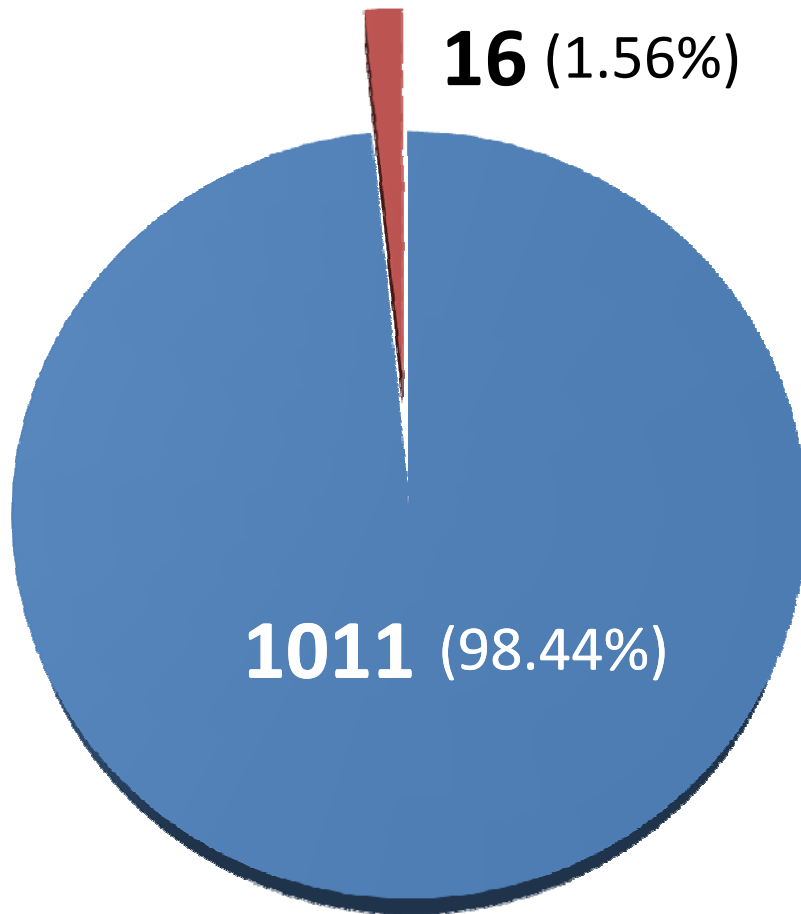

Summary of the BRM Voting results

Sam Oh

JTC1 SC34 Chairman

Summary of the BRM Voting results

- Total responses accepted
- Total responses rejected

**Total accepted: 1011
(98.44%)**

Total rejected: 16 (1.56%)

■ **Response numbers
rejected:**

2, 7, 19, 23, 146, 164, 240,
249, 364, 410, 620, 782,
809, 857, 862, 951

Details of the rejected responses:

- Total rejected: 16 (1.56%)
 - 7 responses rejected by majority
 - 9 responses rejected with equal voting